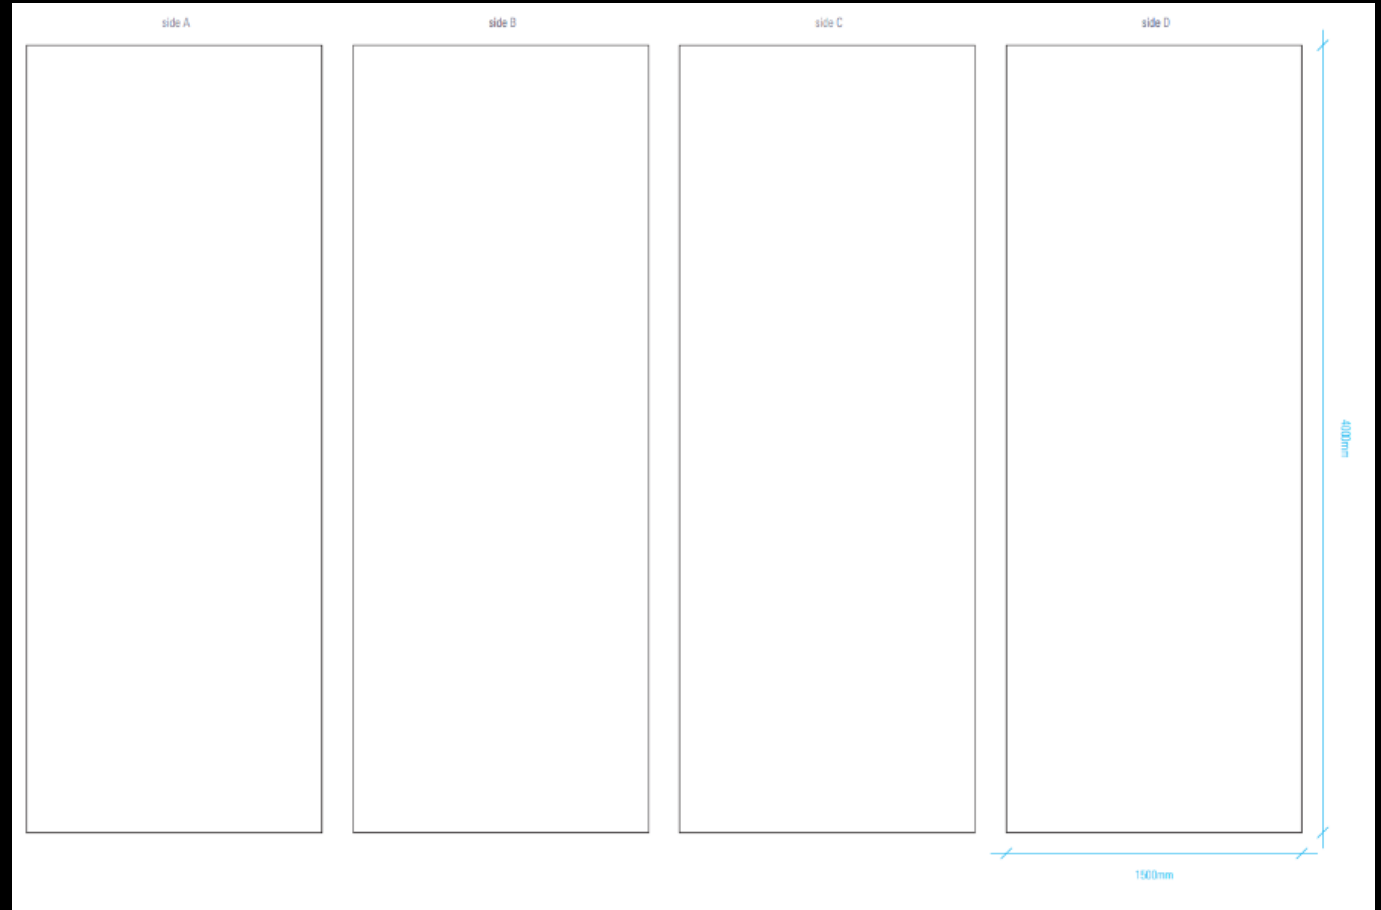

OUTDOOR SIGNAGE - DIRECTIONAL

FROM METRO/TRAIN STATION & HOTEL