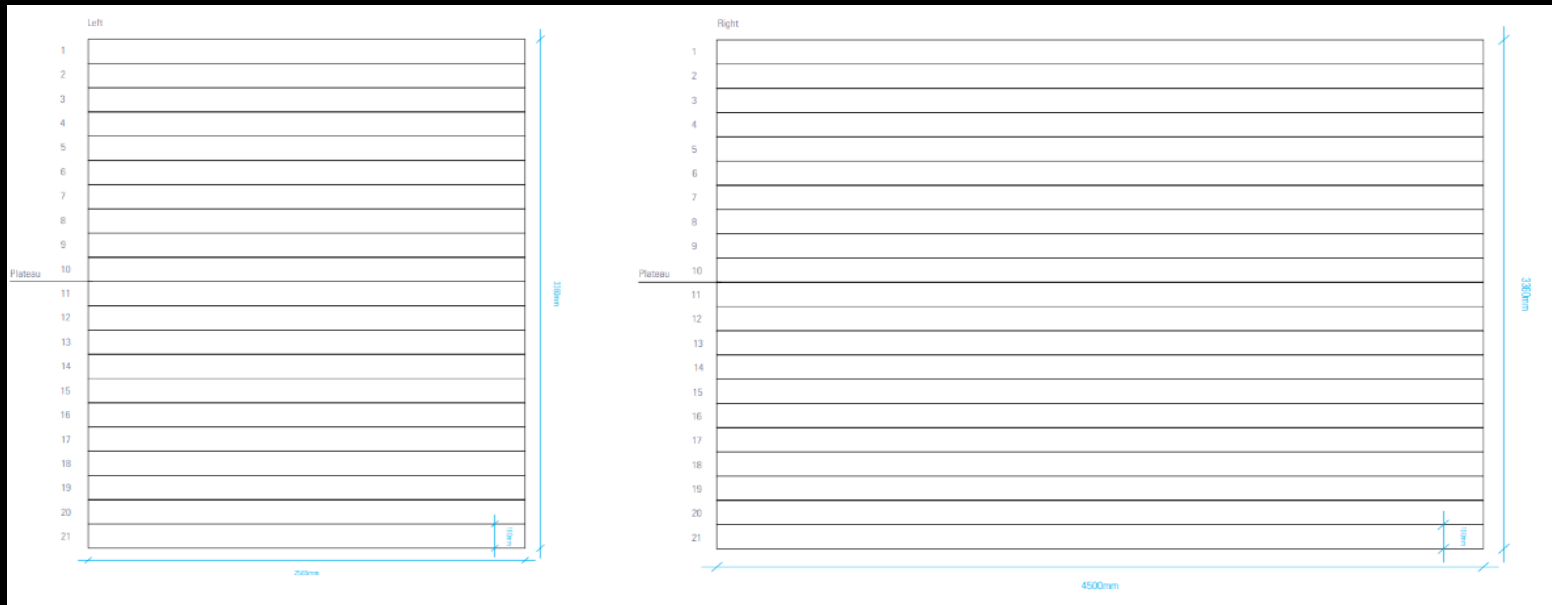

ENTRANCE C - STAIRS

BRANDED STAIRS (both sides)
$7,500 USD