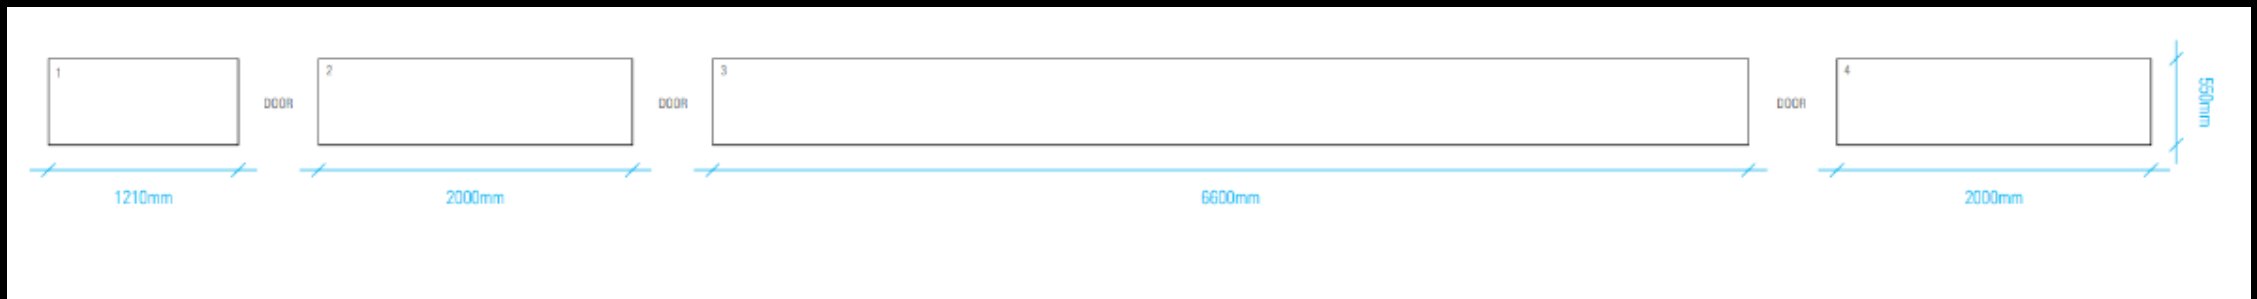

ENTRANCE C - BRANDING

CLOAKROOM COUNTER - $5,000 USD