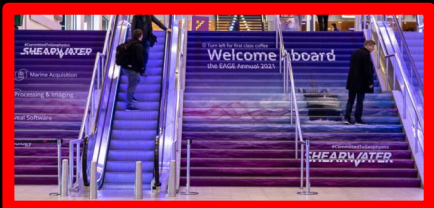

Grand floor and Elicium ballroom