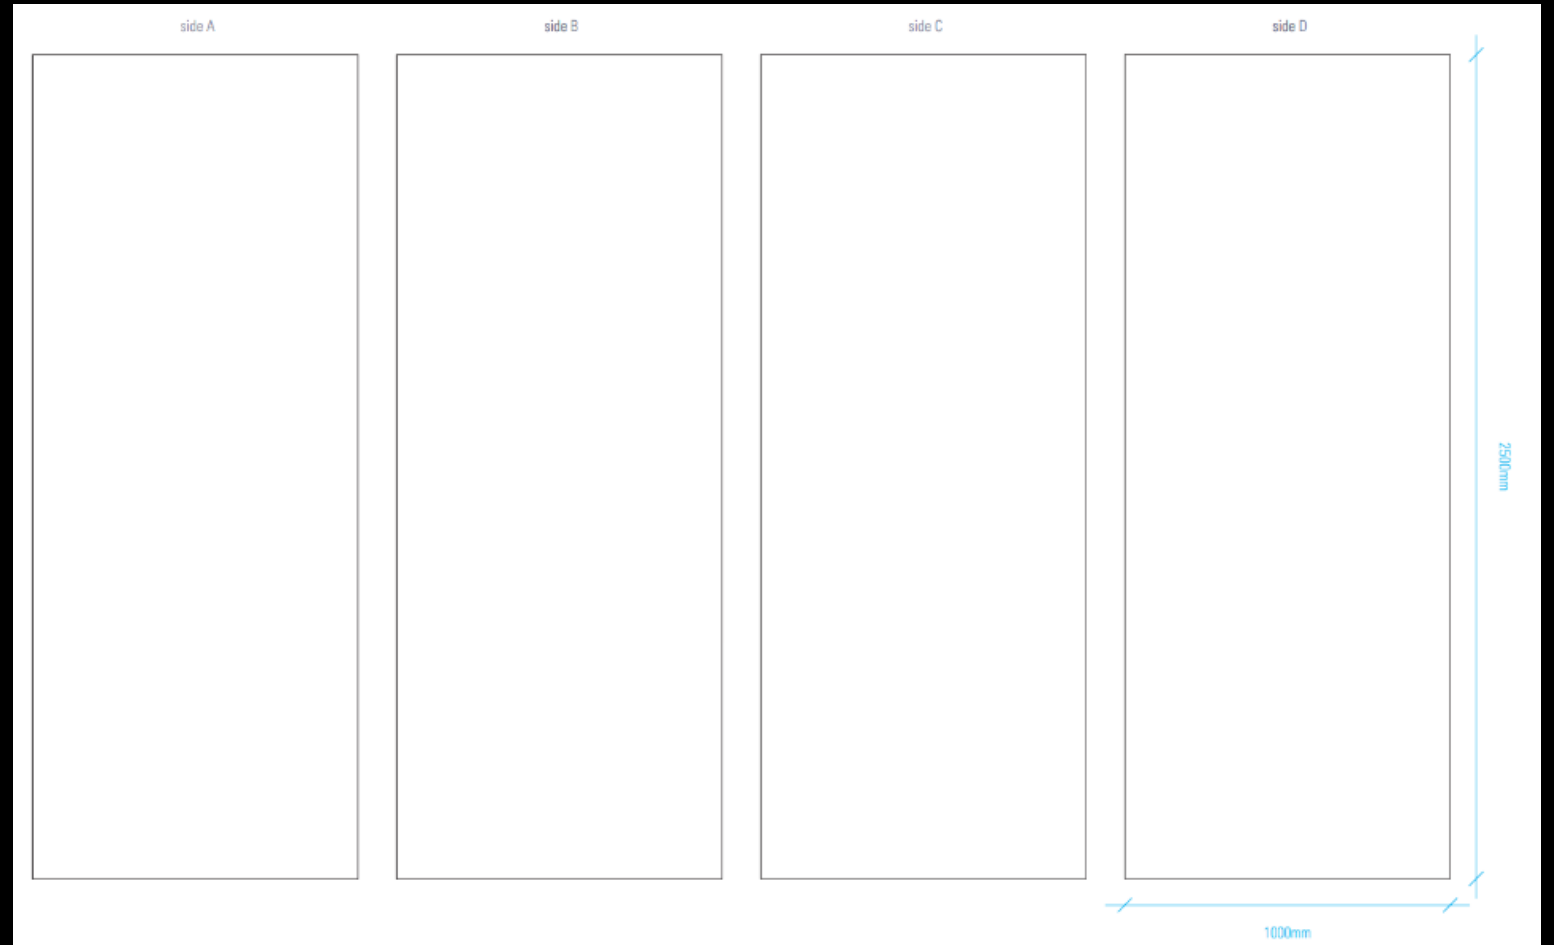

## FROM METRO/TRAIN STATION & HOTEL

TOWER (4-sided) - \$5,000 USD  
(1000mm x 2500mm)