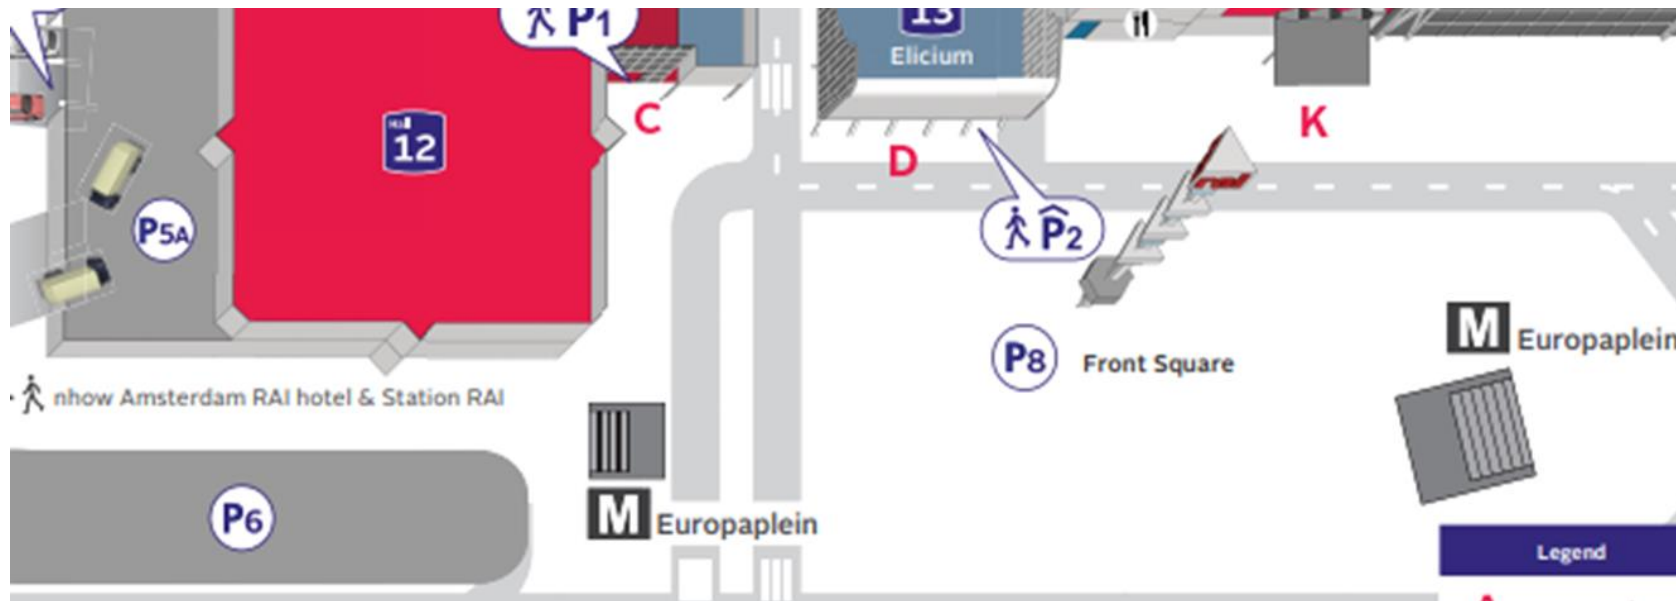

OUTDOOR SIGNAGE