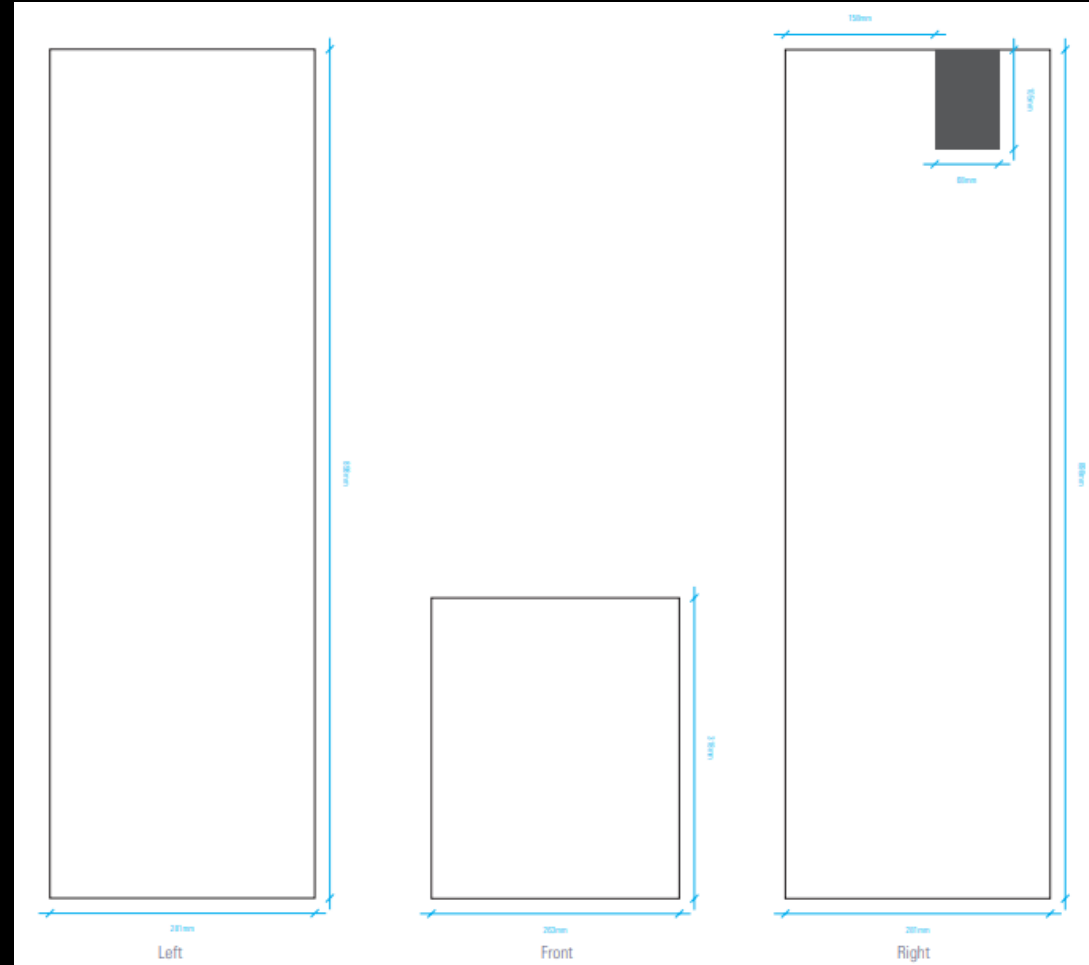

OTHER BRANDING OPPORTUNITIES

BRANDED WATER STATIONS (set of 5)
$3,500 USD