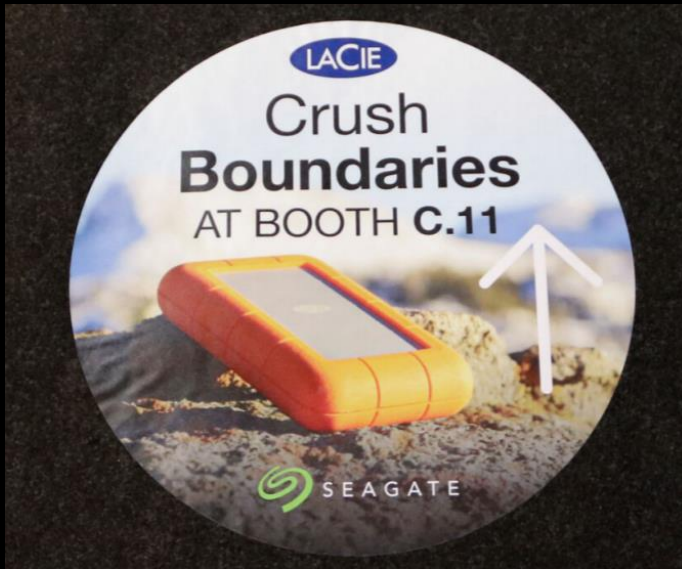

FLOOR DIRECTIONAL SIGNAGE

**SMALL
FLOOR CLINGS (set of 5)
$3,500 USD
300mm x 300mm**