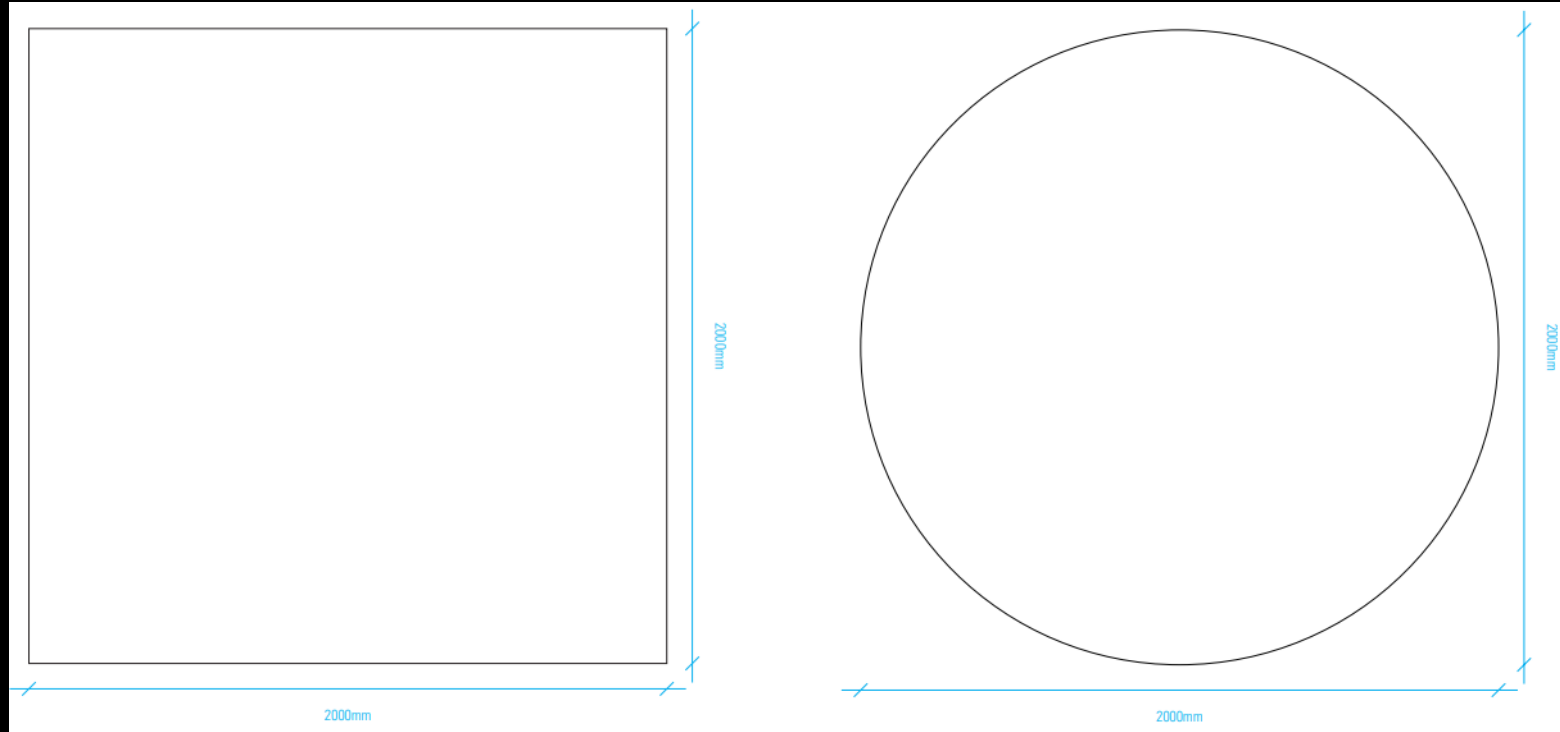

FLOOR DIRECTIONAL SIGNAGE

LARGE
FLOOR CLINGS (set of 2)
$3,500 USD
2,000mm x 2,000mm