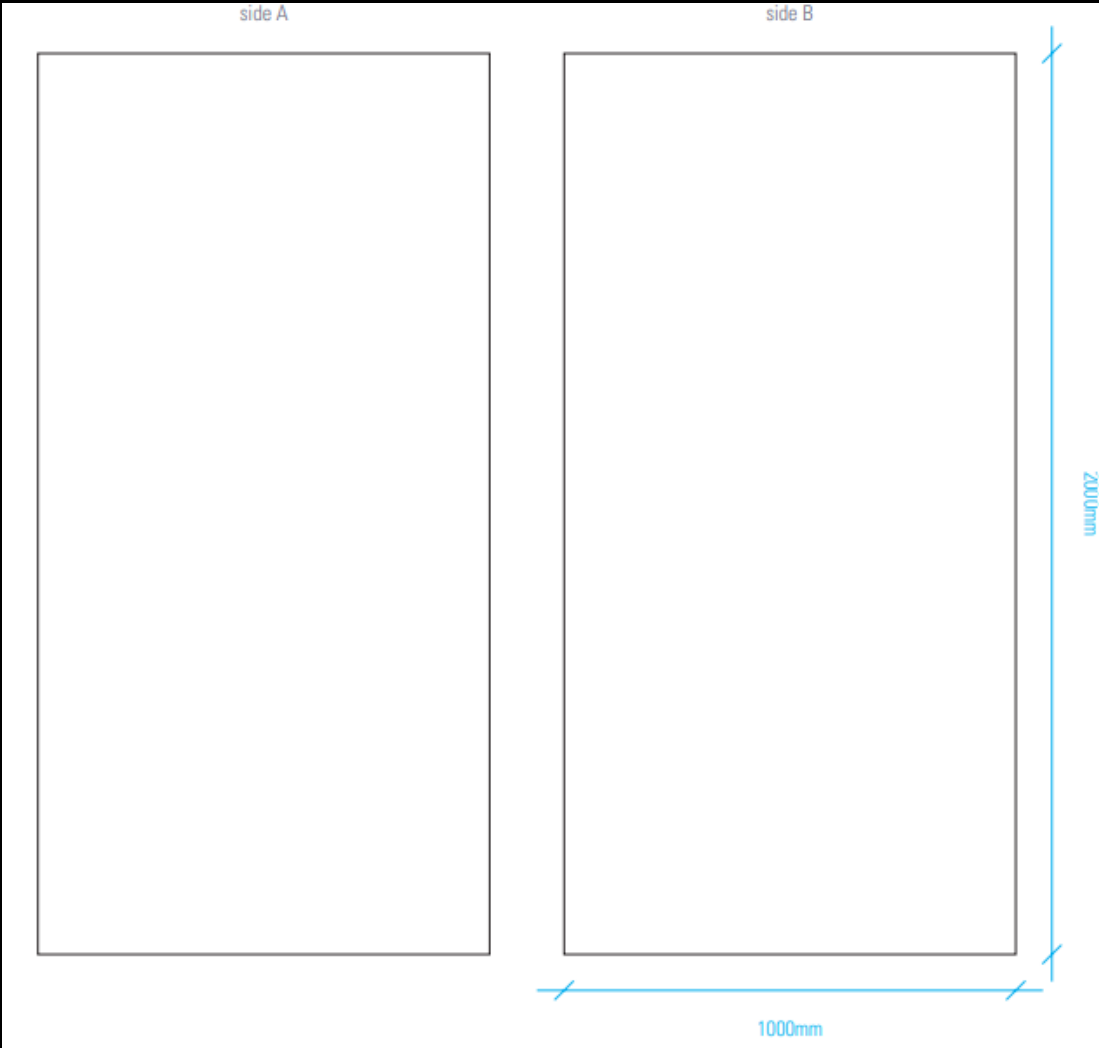

## MAIN ENTRANCE LOBBY AREA

Section A - \$5,000 USD

Section B - \$5,000 USD

Section C - \$5,000 USD

# FREE STANDING BANNERS

FREESTANDING LIGHTBOX (double-sided) - \$3,500 (USD)  
1000mm x 2000mm