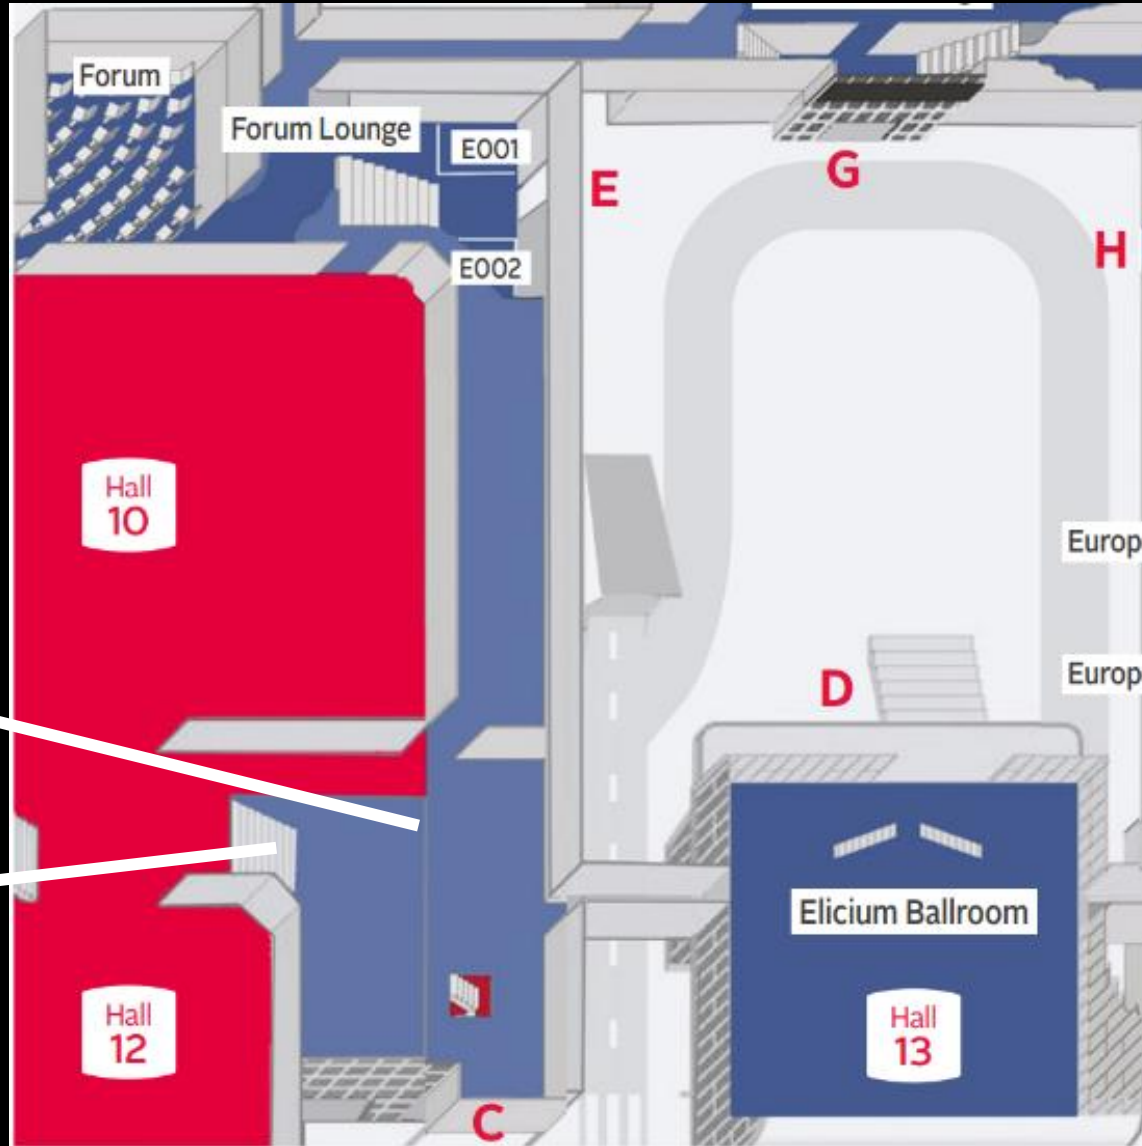

# FLOOR DIRECTIONAL SIGNAGE

**XL**  
**FLOOR CLINGS (set of 2)**  
**\$4,500 USD**  
**3,000mm x 3,000mm**

# Grand floor and Elicium ballroom

First floor and Elicium ballroom